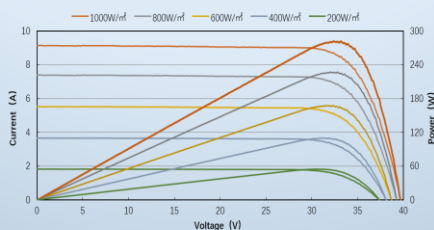

ELECTRICAL SPECIFICATION (STC)

Module	SEBM60T-270 SEBM60W-270	SEBM60T-275 SEBM60W-275	SEBM60T-280 SEBM60W-280	SEBM60T-285 SEBM60W-285
Rated Power (Pmpp)	270W^{+5/-0}	275W^{+5/-0}	280W^{+5/-0}	285W^{+5/-0}
Rated Current (Impp)	8.67A	8.71A	8.81A	8.89A
Rated Voltage (Vmpp)	31.15V	31.58V	31.79V	32.06V
Short Circuit Current (Isc)	9.02A	9.18A	9.28A	9.37A
Open Circuit Voltage (Voc)	38.43V	38.67V	39.15V	39.47V
Efficiency	16.4%	16.7%	17.0%	17.3%

MECHANICAL SPECIFICATION

Cell Type	Mono-crystalline
Cell Dimension	156.75mm × 156.75mm
Module Dimension	1668mm × 996mm × 35mm (J-box not included)
Weight	22.5kg
Front Glass	2mm tempered AR glass
Encapsulant	POE
Back Glass	2mm tempered glass / 2mm ceramic coated glass
Junction Box	IP67 (three bypass diodes)
Cable	4.0mm²
Connector	LCS-R1 (MC4 equivalent)

TEMPERATURE COEFFICIENT

Nominal Operating Cell Temperature	NOCT	°C	45±2
Temperature Coefficient of Isc	α	%/°C	+0.032
Temperature Coefficient of Voc	β	%/°C	-0.305
Temperature Coefficient of Pmpp	γ	%/°C	-0.404

LIMITS

Operational Temperature	°C	-40 ~ +85
Maximum Static Load	Pa	5400
Maximum Wind Load	Pa	2400
Maximum System Voltage	V(DC)	IEC:1000 UL:1000
Maximum Series Fuse Rating	A	15

DIMENSION(mm)